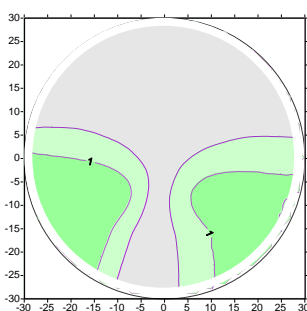

- Wide clear distance area
- Wide clear corridor
- Low unwanted astigmatism
- Individual designs for left and right eyes

Cylinder Map

Power Map

Dimensions