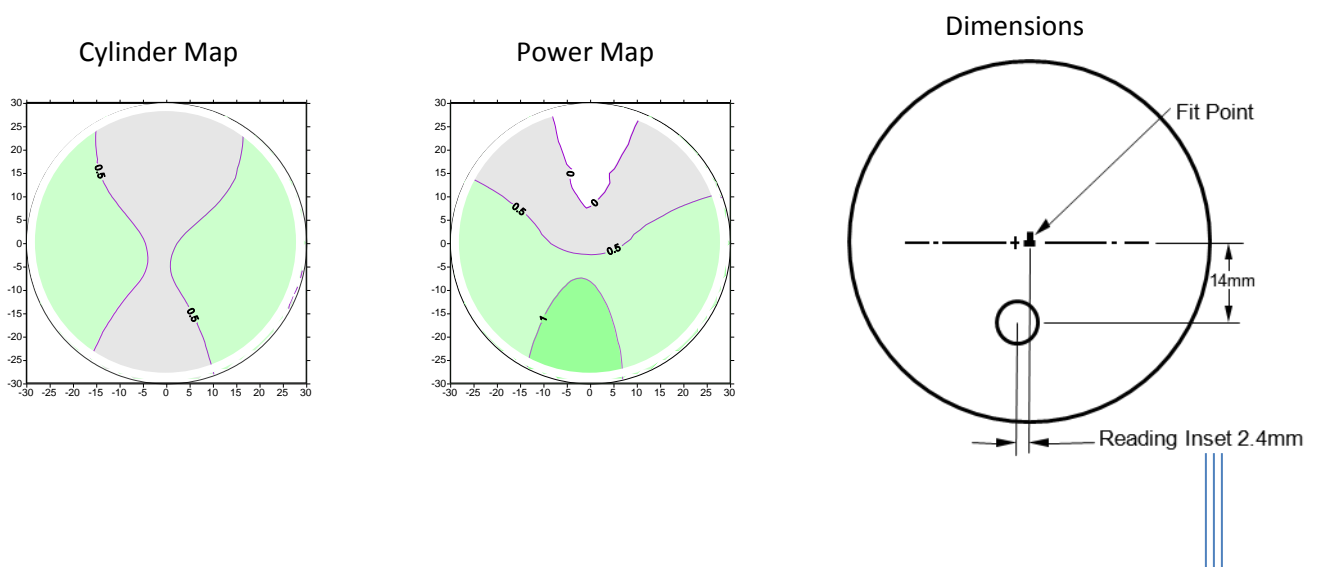

Custom Office

Custom Office is a lens designed primarily for presbyopes who work for extended periods of time on tasks requiring intermediate or near vision. These could be computer users, office workers, carpenters, plumbers, painters, mechanics, musicians or artists.

It is not a traditional progressive design, but rather is an alternative to a reading lens, providing clear vision for reading and intermediate viewing. The wide range of dynamic powers allows the ideal choice to be made for all reading additions up to 3.00D and also allows the user to benefit from fully corrected reading and intermediate vision and maximised distance vision. The design reduces eye and neck strain associated with long term use of intermediate or near vision.

- A superior design of office progressive lens
- Low distortion, soft design
- 8 Dynamic powers available