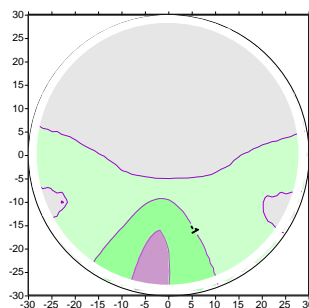

- Wide clear distance area
- Wide clear corridor
- Low unwanted astigmatism
- Individual designs for left and right eyes

Cylinder Map

Power Map

Dimensions